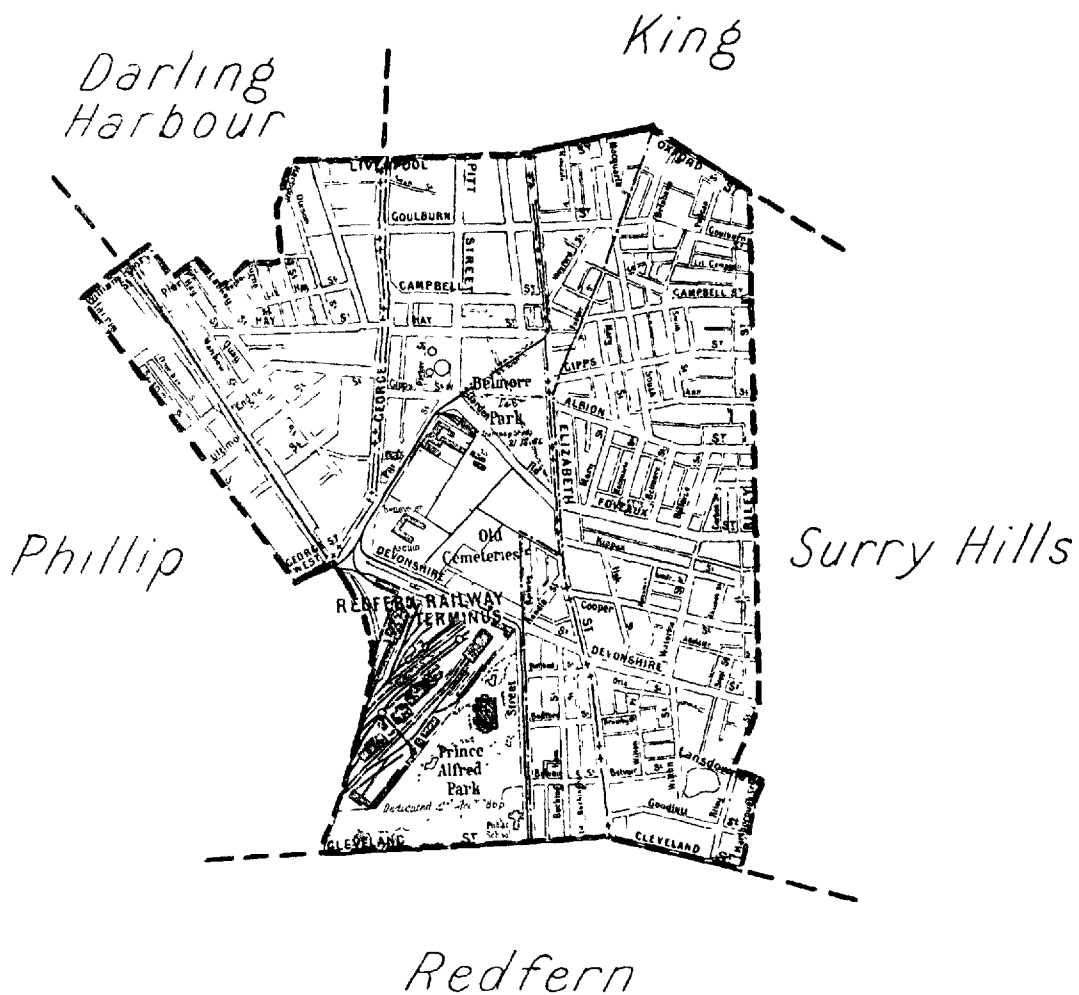

BELMORE

Note - Boundaries of Electorate shown thus -----

1913.

State Electoral Roll.

DISTRICT OF BELMORE.

ROLL of ELECTORS who vote at CHALMERS-STREET POLLING-PLACE.

No.	Surname of each Elector.	Christian name of each Elector at full length.	Sex.	Residence.	Occupation.
1	Aarons	Israel	M	374 Cleveland-street	dealer
2	Aarons	Matilda	F	374 Cleveland-street	domestic duties
3	Abbott	Arthur	M	457 Elizabeth-street	labourer
4	Abdullah	Charles	M	491 Elizabeth-street	labourer
5	Abrahams	Catherine	F	53 Cooper-street	domestic duties
6	Abrahams	Charles Elias	M	48 Wilton-street	salesman
7	Abrahams	Claud	M	53 Cooper-street	labourer
8	Abrahams	Edith	F	16 O'Sullivan-street	domestic duties
9	Abrahams	Harold	M	68 Kippax-street	carrier
10	Abrahams	Hyam	M	1 Cooper-lane	clerk
11	Abrahams	Isabel	F	48 Wilton-street	domestic duties
12	Abrahams	James	M	16 O'Sullivan-street	dealer
13	Abrahams	Jessie	F	1 Cooper-lane	domestic duties
14	Abrahams (1)	Joseph	M	411 Elizabeth-street	presser
15	Abrahams (2)	Joseph	M	499 Elizabeth-street	dealer
16	Abrahams (3)	Joseph	M	8 Little Buckingham street	collector
17	Abrahams	Maria	F	302½ Elizabeth-street	domestic duties
18	Abrahams	Maud	F	8 Little Buckingham street	domestic duties
19	Abrahams	Michael	M	302½ Elizabeth-street	toymaker
20	Acheson	Alfred Thomas	M	40 Clisdell-street	pianist
21	Acheson	Winifred	F	40 Clisdell-street	domestic duties
22	Ackerman	Glenlivet	M	15 Wilton-street	carter
23	Ackerman	Stella Beatrice	F	15 Wilton-street	domestic duties
24	Ackley	Jane	F	4 Brumby-street	domestic duties
25	Ackley	Robert Alexander	M	4 Brumby-street	labourer
26	Adams	Arthur	M	15 Corben-street	watchmaker
27	Adams	Benjamin Thomas	M	120 Chalmers-street	tailor
28	Adams	Edith Kate	F	120 Chalmers-street	domestic duties
29	Adams	Ellen Ruth	F	138 Chalmers-street	domestic duties
30	Adams	Frank Leslie	M	138 Chalmers-street	traveller
31	Adams	George Harold	M	108 Chalmers-street	coachpainter
32	Adams	Herbert	M	64 Sophia-street	labourer
33	Adams	Mary	F	108 Chalmers-street	domestic duties
34	Adams	Rose	F	15 Corben-street	domestic duties
35	Addison	Robert	M	2 Belvoir-street	carpenter
36	Adkin	Arthur	M	4 Belvoir-street	labourer
37	Adkin	Rose	F	4 Belvoir-street	domestic duties
38	Adler	James	M	168 Devonshire-street	ganger
39	Adulmar	Joseph	M	314 Elizabeth-street	fruiterer
40	Adulmar	Mary	F	314 Elizabeth-street	domestic duties
41	Ahern	Annie	F	22 Randle-street	domestic duties
42	Ahern	Delia	F	22 Randle-street	machinist
43	Ahern	John Henry	M	288 Elizabeth-street	dealer
44	Ahern	Mary Ann	F	22 Randle-street	dressmaker
45	Ahern	Michael	M	22 Randle-street	labourer
46	Ahern	Norah	F	22 Randle-street	milliner
47	Ahyou	Lillian Maude	F	2 Corben-street	dressmaker
48	Aikman	Ernest	M	422 Elizabeth-street	draper
49	Aikman	May	F	422 Elizabeth-street	domestic duties
50	Aitken	Alexander	M	82 Foveaux-street	labourer

M signifies Male. **F** signifies Female.